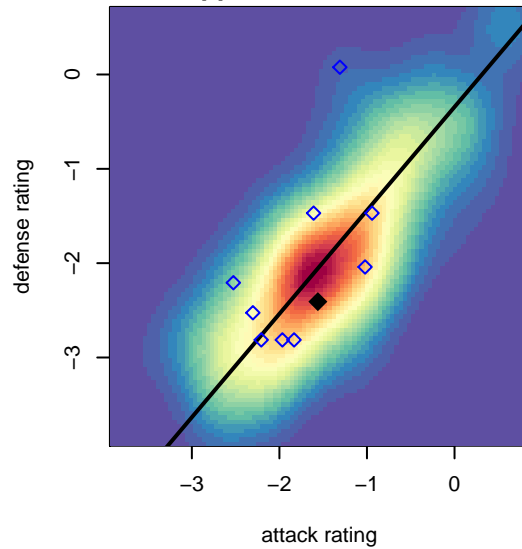

**attack and defense rating
relative to others at age
and all opponents in last 13 months**