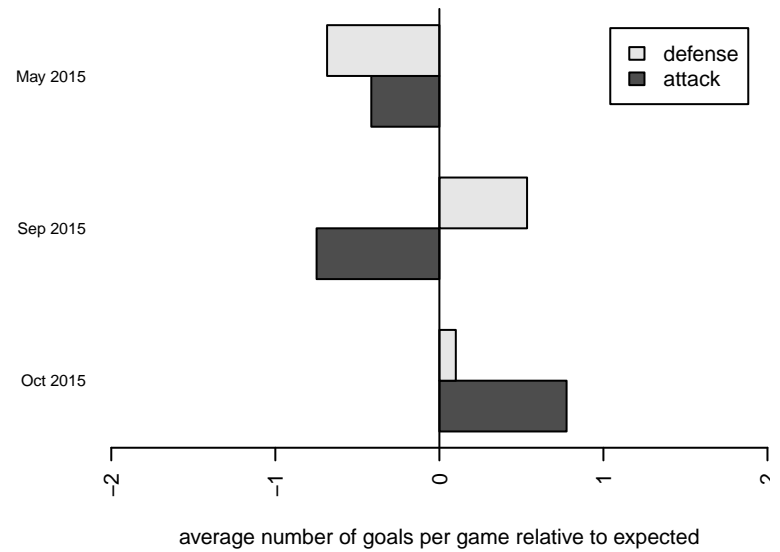

Performance relative to 13 month average