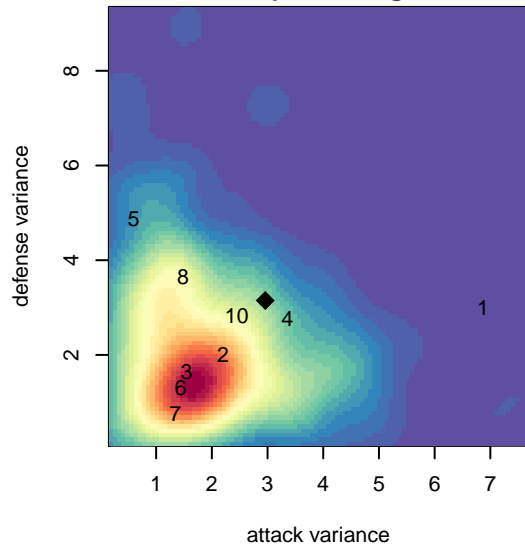

Grants Pass YSC Chaos Blue G04

Grants Pass Youth SC
 Grants Pass, OR
 G04 total strength=230
 attack=0.21 defense=0.09
 fall league = SOCL Pacific Crest

alt names used:
 GPYSC Chaos Blue

Venues played:
 2015 Rogue Memorial GU10
 2015 SOCL Pacific Crest

Grants Pass YSC Chaos Blue G04
 Dots are actual minus expected GF (blue circles) and GA (red triangles).
 Blue line is smoothed change in attack strength. Red is smoothed change in defense strength.

**attack and defense variance (black dot)
relative to other teams
and top 10 in region**