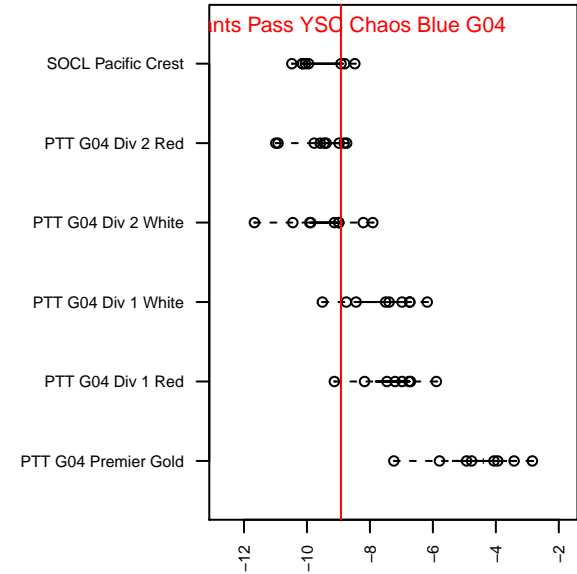

**attack and defense rating
relative to others at age
and all opponents in last 13 months**