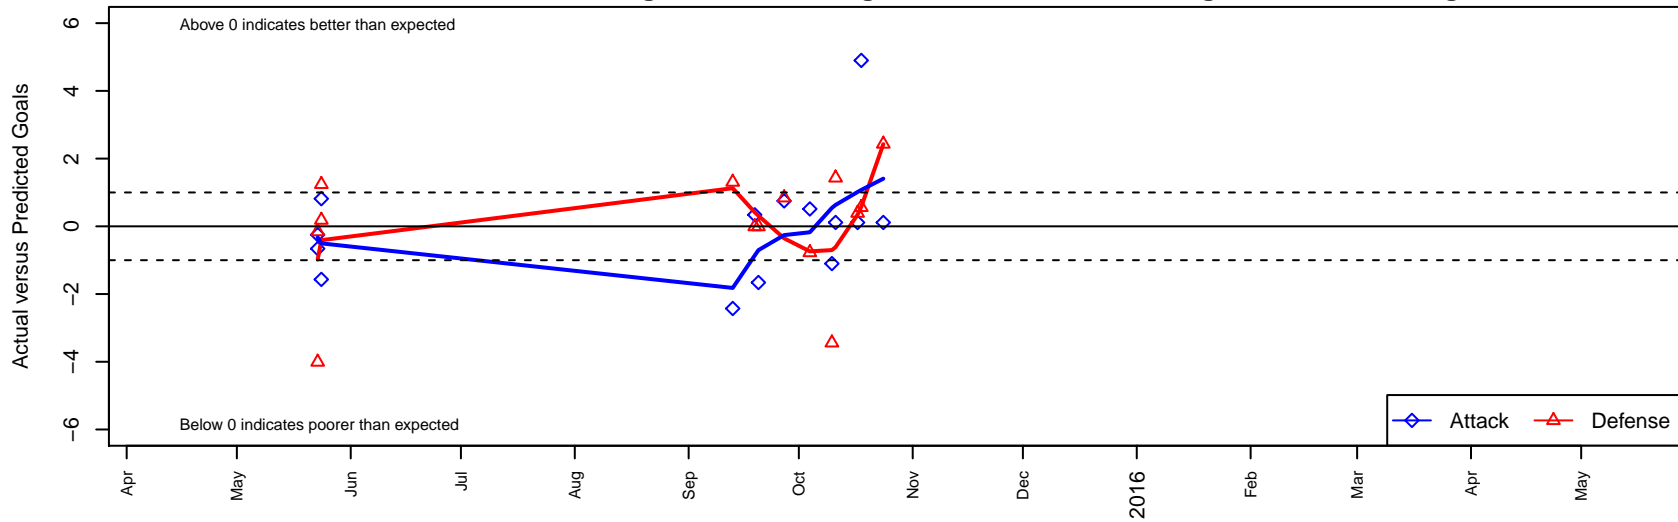

Grants Pass YSC Chaos Blue G04

Grants Pass Youth SC
 Grants Pass, OR
 G04 total strength=230
 attack=0.21 defense=0.09
 fall league = SOCL Pacific Crest

alt names used:
 GPYSC Chaos Blue

Venues played:
 2015 Rogue Memorial GU10
 2015 SOCL Pacific Crest

Grants Pass YSC Chaos Blue G04
 Dots are actual minus expected GF (blue circles) and GA (red triangles).
 Blue line is smoothed change in attack strength. Red is smoothed change in defense strength.

**attack and defense variance (black dot)
relative to other teams
and top 10 in region**