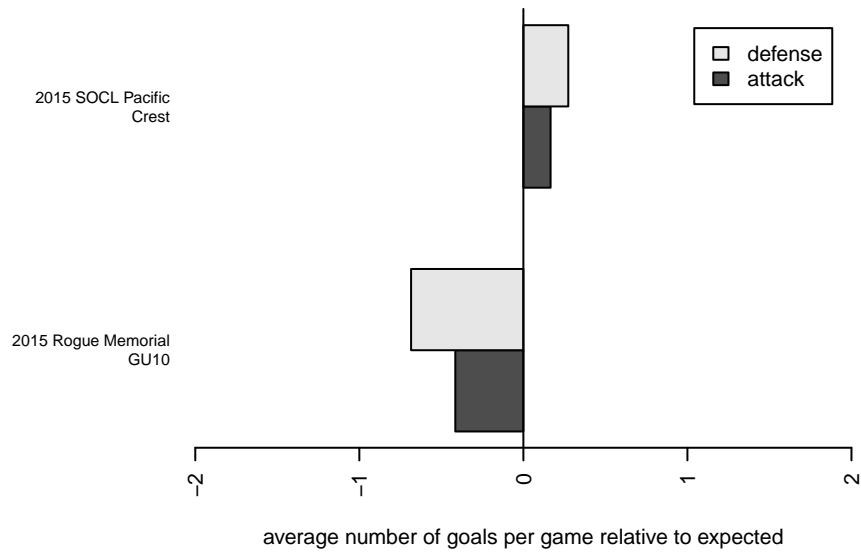

Performance relative to 13 month average